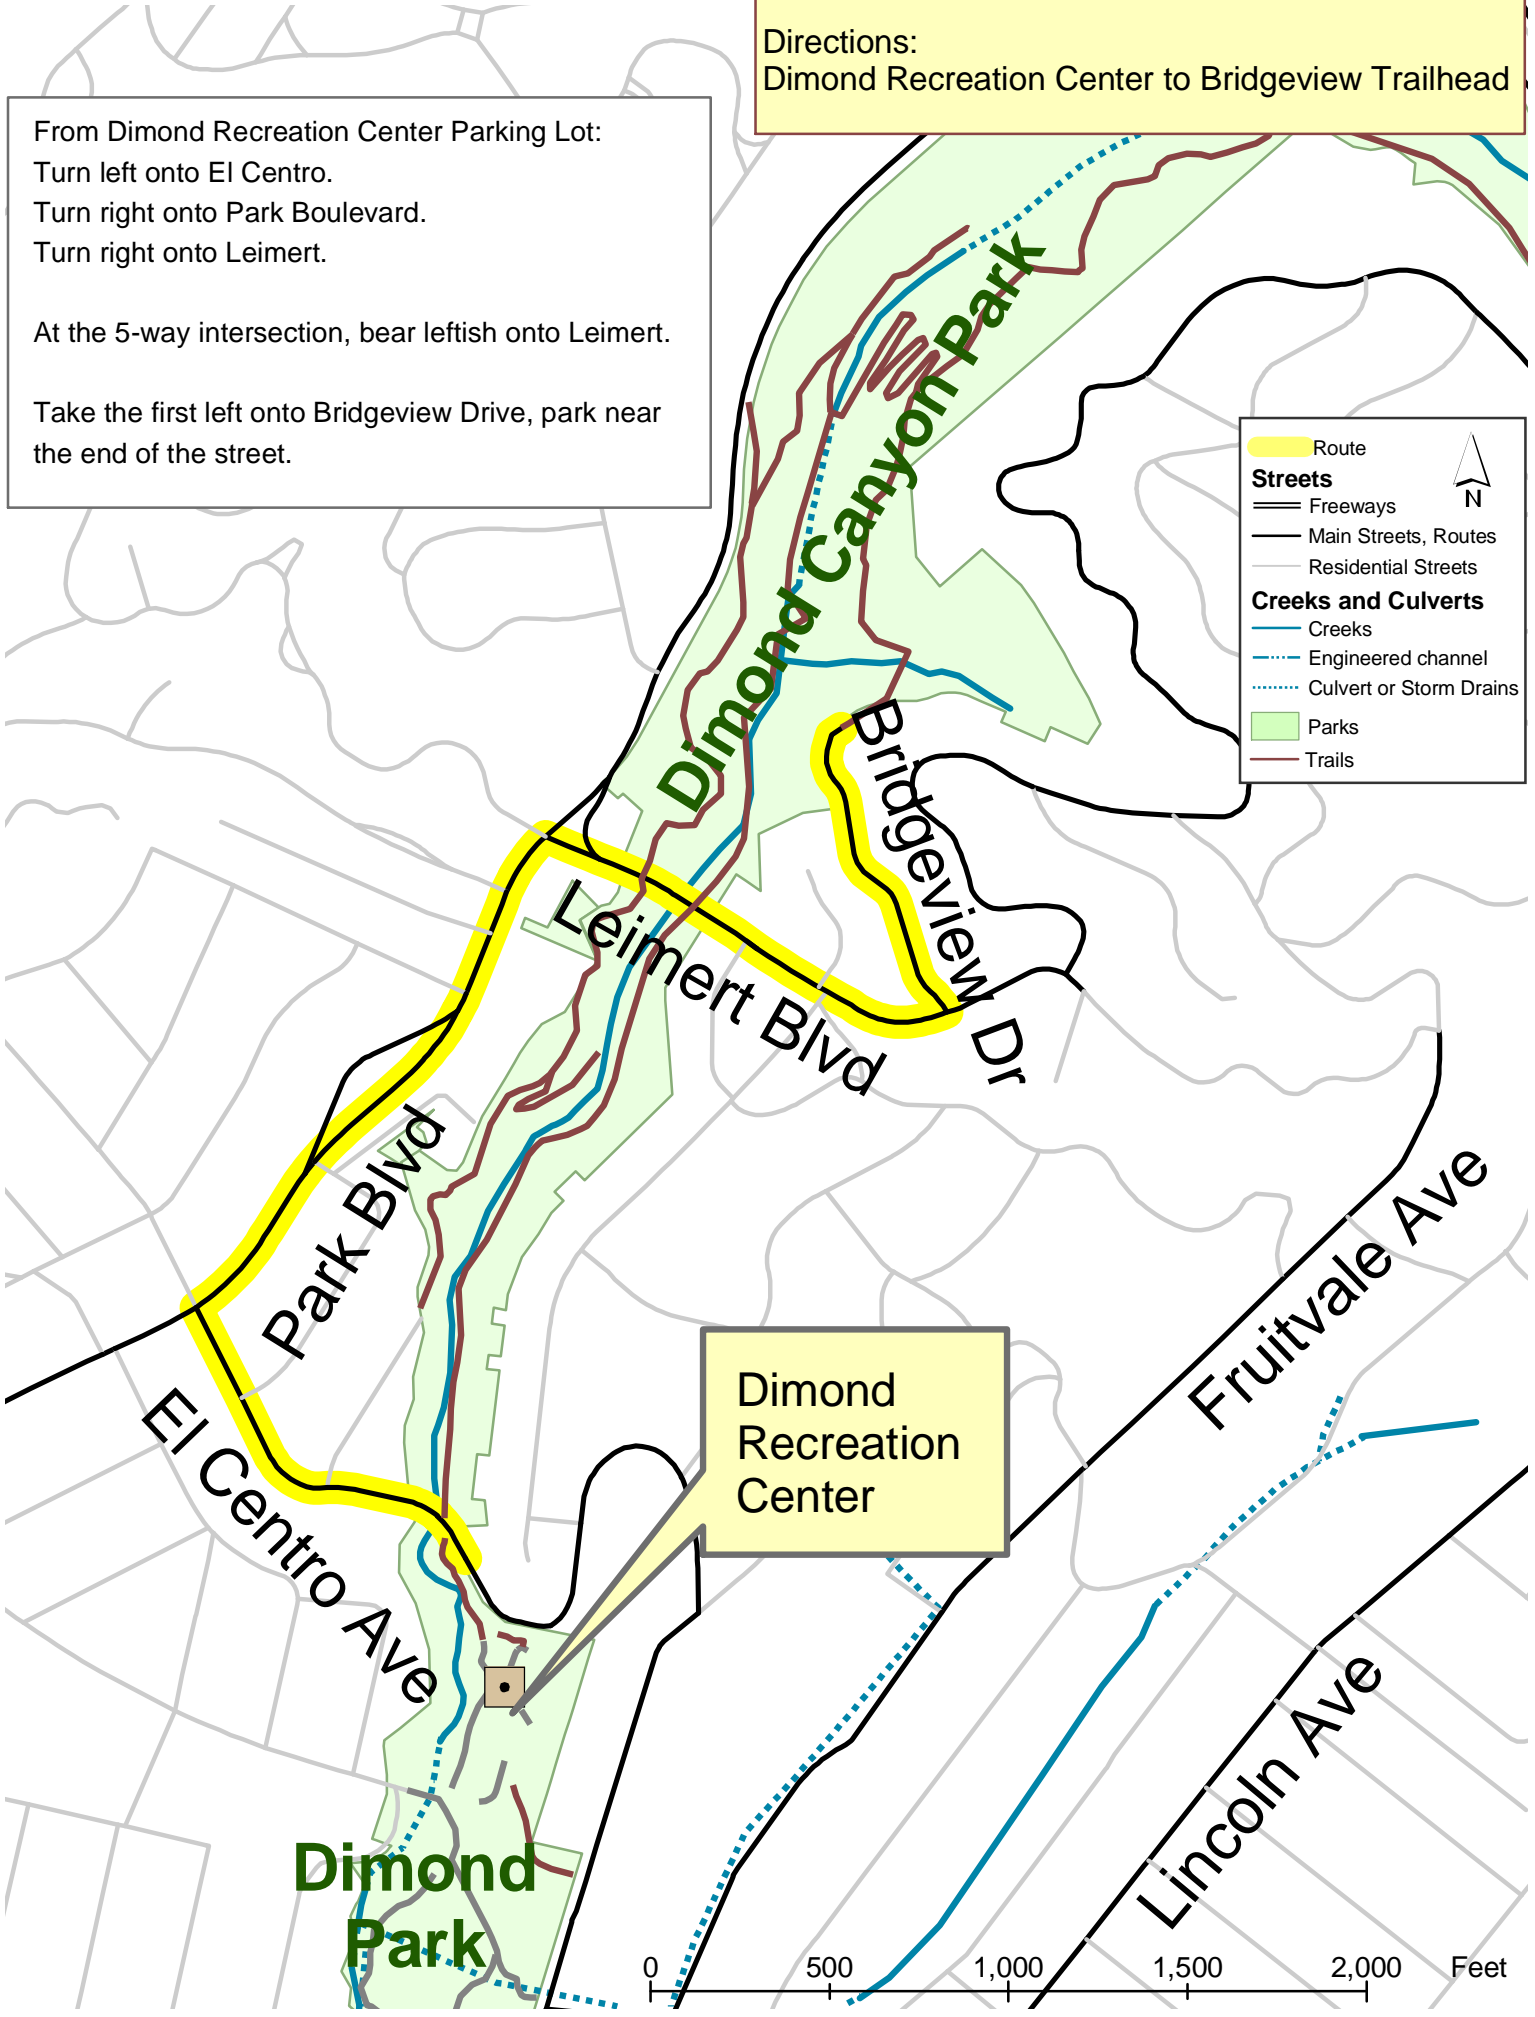

Directions:
Dimond Recreation Center to Bridgeview Trailhead

From Dimond Recreation Center Parking Lot:
Turn left onto El Centro.
Turn right onto Park Boulevard.
Turn right onto Leimert.

At the 5-way intersection, bear leftish onto Leimert.

Take the first left onto Bridgeview Drive, park near
the end of the street.

Dimond
Recreation
Center

Dimond
Park